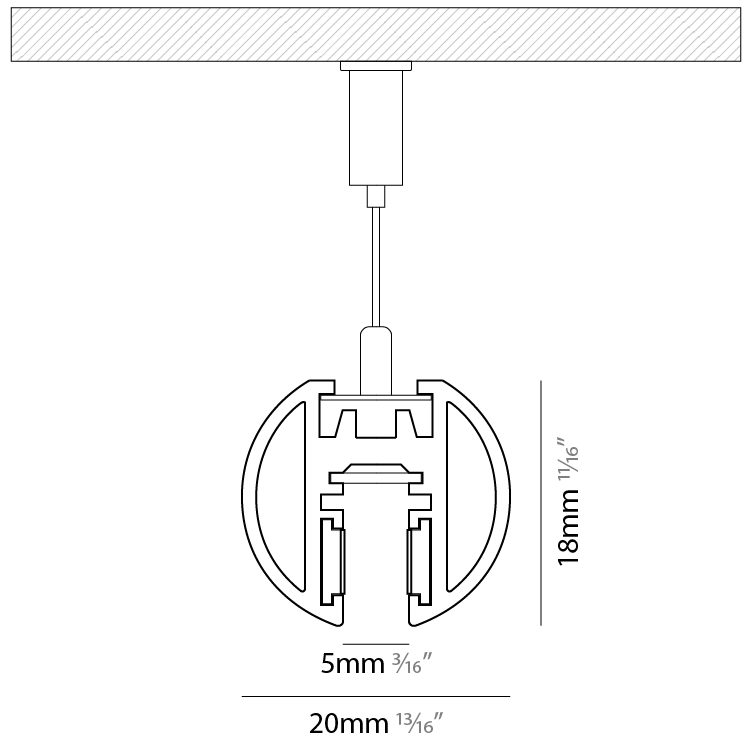

PROJECT	_____
TYPE	_____
SPECIFIER	_____
QUANTITY	_____
DATE	_____

JUST BLACK SYSTEM TRACK

A3JB-SUS-SYS

base number

1. To build a product code in our configurator select the specify button on the base model # product page
2. To build a manual product code on this datasheet choose from the options listed below in blue font and add the suffix to the base model #

GENERAL

Series: Just Black System
Partner: Prolicht
Division: Architectural
Installation: Track
Product Type: Track System Low Voltage
Mounting Location: Ceiling

PHYSICAL

ELECTRICAL

Lamp Type: LED
Dimming: Non-Dimming / 0-10V / DALI
Driver Included: No
Driver Location: Remote
Driver Type: Constant Voltage - Universal
Driver Class: Class 2
Input Voltage (V): 120 - 277
Constant Voltage (V): 24

LED

Lamp Life (hrs): 50000

OPTICAL

RATINGS AND CERTIFICATIONS

Certified By: CSA Certified to UL and CSA Standards
IP rating: IP20