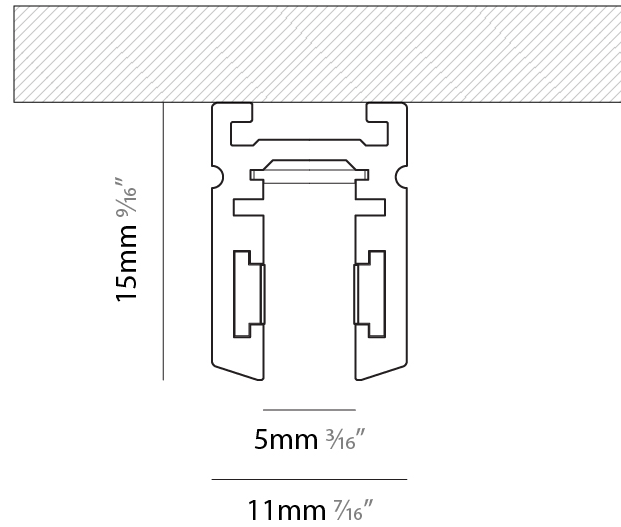

LED

Lamp Life (hrs): 50000

OPTICAL

RATINGS AND CERTIFICATIONS

Certified By: CSA Certified to UL and CSA Standards
IP rating: IP20

PROJECT	_____
TYPE	_____
SPECIFIER	_____
QUANTITY	_____
DATE	_____

PROJECT	_____
TYPE	_____
SPECIFIER	_____
QUANTITY	_____
DATE	_____