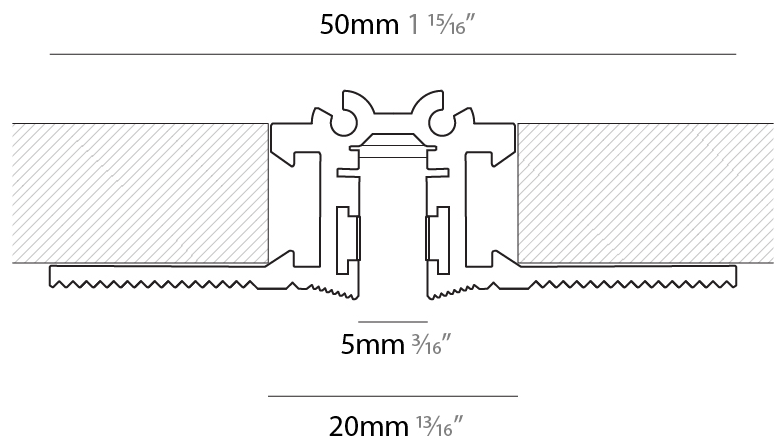

JUST BLACK SYSTEM TRACK

A3JB-TRM-SYS

base number

1. To build a product code in our configurator select the specify button on the base model # product page
2. To build a manual product code on this datasheet choose from the options listed below in blue font and add the suffix to the base model #

GENERAL

Series: Just Black System
Partner: Prolicht
Division: Architectural
Installation: Track
Product Type: Track System Low Voltage
Mounting Location: Ceiling

PHYSICAL

ELECTRICAL

Lamp Type: LED
Dimming: Non-Dimming / 0-10V / DALI
Driver Included: No
Driver Location: Remote
Driver Type: Constant Voltage - Universal
Driver Class: Class 2
Input Voltage (V): 120 - 277
Constant Voltage (V): 24

LED

Lamp Life (hrs): 50000

OPTICAL

RATINGS AND CERTIFICATIONS

Certified By: CSA Certified to UL and CSA Standards
IP rating: IP20

PROJECT	
TYPE	
SPECIFIER	
QUANTITY	
DATE